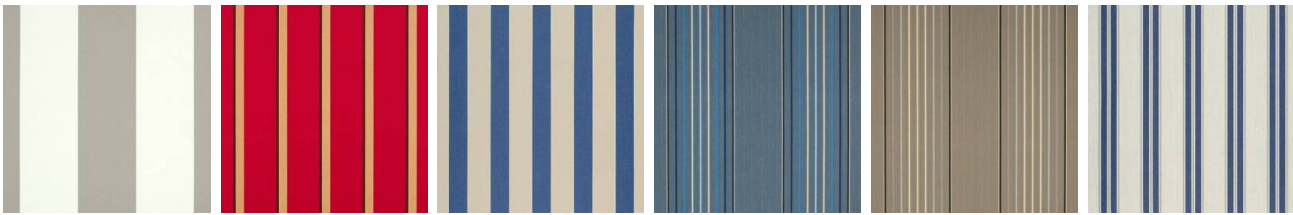

Colonnade Stone Cooper Ash Cooper Basalt Cooper Black Cooper Navy Eastland Redwood

Eastridge Cocoa Era Ash Era Indigo Fern Classic Fern/Heather Beige B... Forest Green Fancy

Forest Green/Beige/...

Forest Vintage Bar St...

Grey/Beige Chip Fancy

Grey/Black/White

Hatteras Raven

Havelock Brick

Heather Beige Classic

Hemlock Tweed Fancy

Henna/Fern Vintage

Kiawah Spa

Manhattan Classic

Manhattan Dune

Manhattan Fog

Manteo Cardinal

Mediterranean/Canva...

Motive Denim

Motive Dusk

Navy/Taupe Fancy