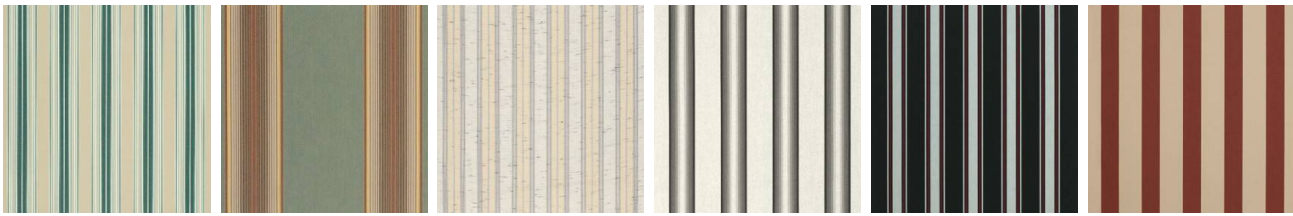

2017-2018 Sunbrella Shade Collection

Ashford Forest Baycrest Pacific Baycrest Sky Beaufort Azure Beaufort Black/White... Beaufort Chili

Beaufort Ember Beaufort Forest Gree... Beaufort Storm Beaufort Yellow/Whit... Beige/White Bisque Brown

Black Forest Fancy Black/Taupe Fancy Burgundy/Black/White Captain Navy/Natura... Chocolate Chip Fancy Classic Regimental

Clinton Granite Colonnade Currant Colonnade Fossil Colonnade Juniper Colonnade Redwood Colonnade Seaglass

Colonnade Stone Cooper Ash Cooper Basalt Cooper Black Cooper Navy Eastland Redwood

Eastridge Cocoa Era Ash Era Indigo Fern Classic Fern/Heather Beige B... Forest Green Fancy

Forest Green/Beige/...

Forest Vintage Bar St...