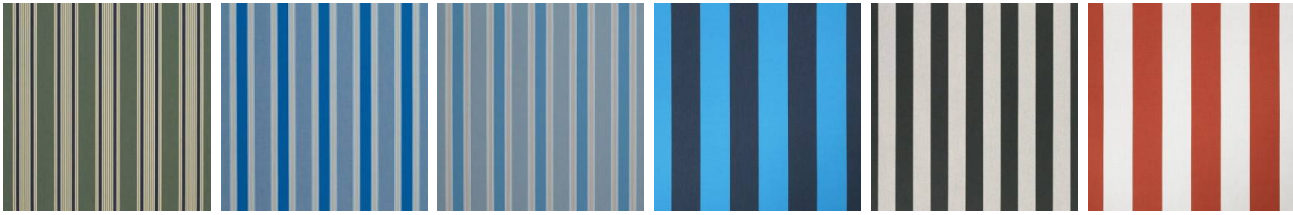

2017-2018 Sunbrella Shade Collection

Ashford Forest Baycrest Pacific Baycrest Sky Beaufort Azure Beaufort Black/White... Beaufort Chili

Beaufort Ember Beaufort Forest Gree... Beaufort Storm Beaufort Yellow/Whit... Beige/White Bisque Brown

Black Forest Fancy Black/Taupe Fancy Burgundy/Black/White Captain Navy/Natura... Chocolate Chip Fancy Classic Regimental

Clinton Granite Colonnade Currant Colonnade Fossil Colonnade Juniper Colonnade Redwood Colonnade Seaglass

Colonnade Stone Cooper Ash Cooper Basalt Cooper Black Cooper Navy Eastland Redwood

Eastridge Cocoa Era Ash Era Indigo Fern Classic Fern/Heather Beige B... Forest Green Fancy

Forest Green/Beige/...

Forest Vintage Bar St...