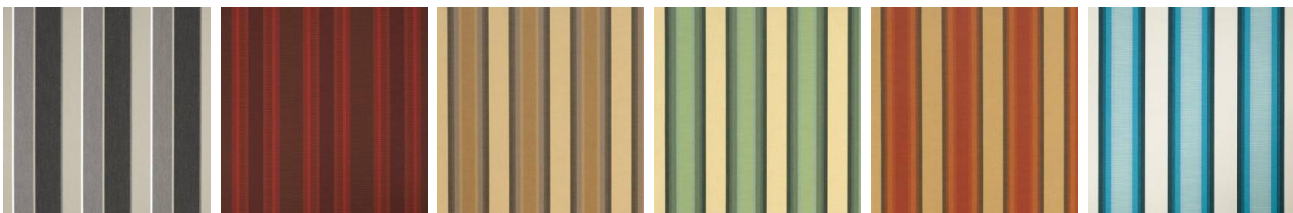

2017-2018 Sunbrella Shade Collection

Ashford Forest Baycrest Pacific Baycrest Sky Beaufort Azure Beaufort Black/White... Beaufort Chili

Beaufort Ember Beaufort Forest Gree... Beaufort Storm Beaufort Yellow/Whit... Beige/White Bisque Brown

Black Forest Fancy Black/Taupe Fancy Burgundy/Black/White Captain Navy/Natura... Chocolate Chip Fancy Classic Regimental

Clinton Granite Colonnade Currant Colonnade Fossil Colonnade Juniper Colonnade Redwood Colonnade Seaglass

Colonnade Stone Cooper Ash Cooper Basalt Cooper Black Cooper Navy Eastland Redwood

Eastridge Cocoa Era Ash Era Indigo Fern Classic Fern/Heather Beige B... Forest Green Fancy

Forest Green/Beige/...

Forest Vintage Bar St...

Grey/Beige Chip Fancy

Grey/Black/White

Hatteras Raven

Havelock Brick

Heather Beige Classic

Hemlock Tweed Fancy

Henna/Fern Vintage

Kiawah Spa